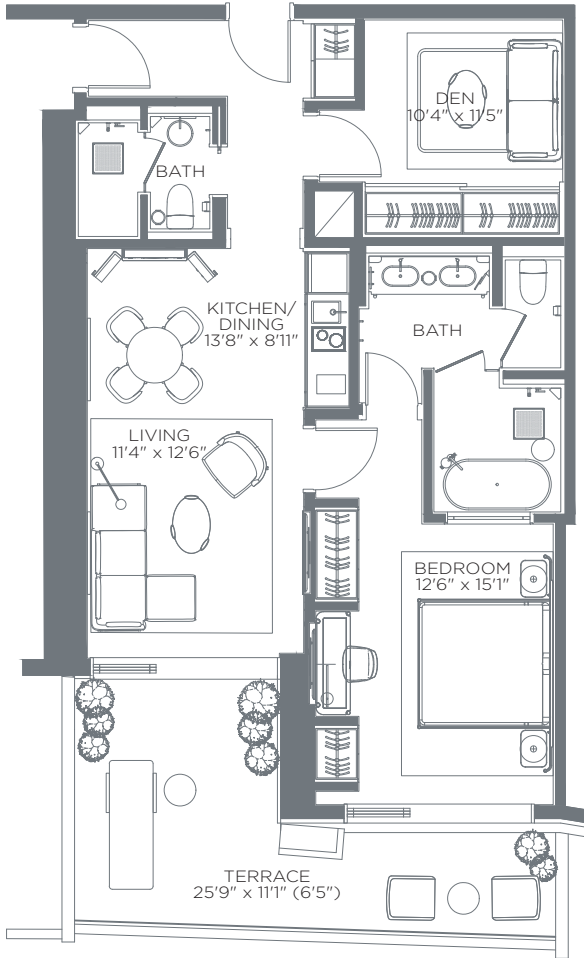

# DAWN

1 BEDROOM + DEN

INTERIOR: 1,011 SQ.FT.  
EXTERIOR: 100 SQ.FT.  
TOTAL: 1,111 SQ.FT.

Penthouse

Garden

Standard

KINGFISHER (M1)  
FLOORS: 4

TANAGER (M2)  
FLOORS: 4

WILLET (M3)  
FLOORS: 2

SANDPIPER (M4)  
FLOORS: 2

OSPREY (M5)  
FLOORS: 3

VIRIO (M6)  
FLOORS: 3