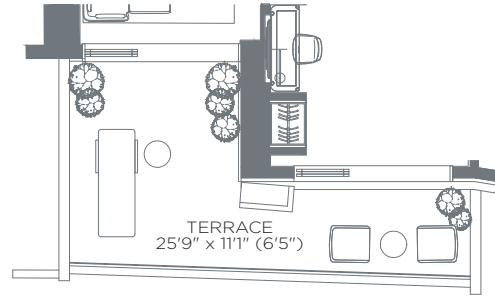

# DAWN

1 BEDROOM + DEN

INTERIOR: 1,011 SQ.FT.  
EXTERIOR: 100 SQ.FT.  
TOTAL: 1,111 SQ.FT.

Penthouse

Garden

Standard

KINGFISHER (M1)  
FLOORS: 4

TANAGER (M2)  
FLOORS: 4