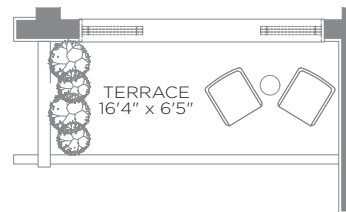

PINEL

1 BEDROOM

INTERIOR: 570 SQ.FT.
 EXTERIOR: 100 SQ.FT.
 TOTAL: 670 SQ.FT.

Penthouse

Garden

Standard

KINGFISHER (M1)
FLOORS: 4

TANAGER (M2)
FLOORS: 4