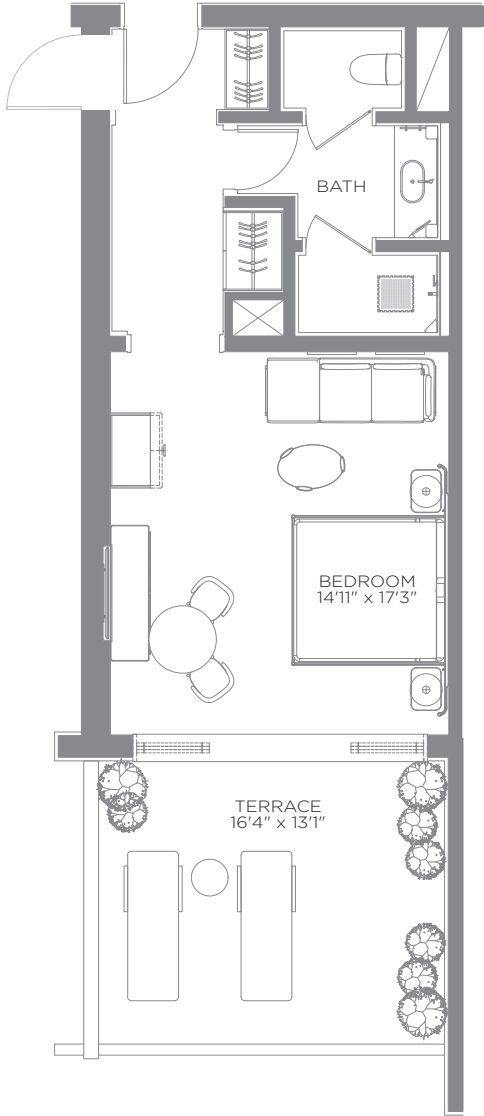

PINEL

1 BEDROOM

INTERIOR: 570 SQ.FT.
 EXTERIOR: 100 SQ.FT.
 TOTAL: 670 SQ.FT.

Penthouse

Garden

Standard

KINGFISHER (M1)
FLOORS: 4

TANAGER (M2)
FLOORS: 4

WILLET (M3)
FLOORS: 2

SANDPIPER (M4)
FLOORS: 2

OSPREY (M5)
FLOORS: 3

VIRIO (M6)
FLOORS: 3

MARTIN (M7)
FLOORS: 2