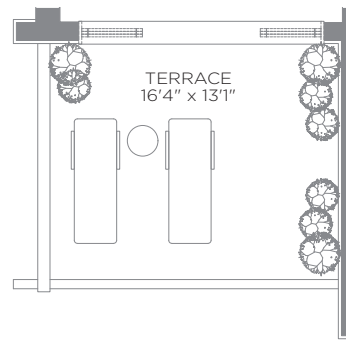

PINEL

1 BEDROOM

INTERIOR: 570 SQ.FT.
 EXTERIOR: 100 SQ.FT.
 TOTAL: 670 SQ.FT.

Penthouse

Garden

Standard

KINGFISHER (M1)
FLOORS: 4

TANAGER (M2)
FLOORS: 4