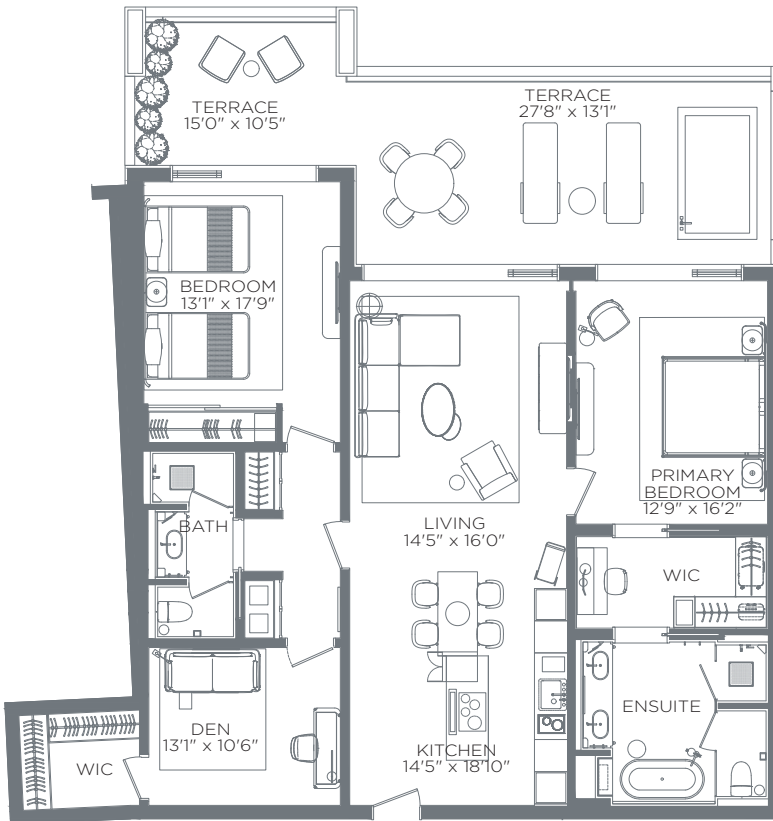

ROUGE

2 BEDROOM + DEN

INTERIOR: 1,722 SQ.FT.

EXTERIOR: 200 SQ.FT.

TOTAL: 1,922 SQ.FT.

Penthouse

Garden

Standard

KINGFISHER (M1)
FLOORS: 4

TANAGER (M2)
FLOORS: 4

WILLET (M3)
FLOORS: 2