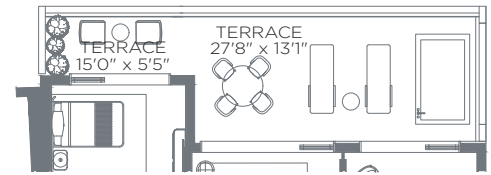

ROUGE

2 BEDROOM + DEN

INTERIOR: 1,722 SQ.FT.

EXTERIOR: 200 SQ.FT.

TOTAL: 1,922 SQ.FT.

Penthouse

Garden

Standard