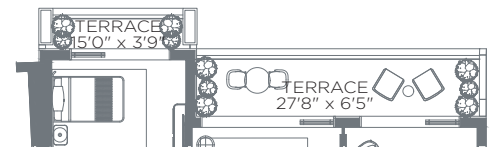

ROUGE

2 BEDROOM + DEN

INTERIOR: 1,722 SQ.FT.

EXTERIOR: 200 SQ.FT.

TOTAL: 1,922 SQ.FT.

Penthouse

Garden

Standard

KINGFISHER (M1)
FLOORS: 4

TANAGER (M2)
FLOORS: 4

WILLET (M3)
FLOORS: 2