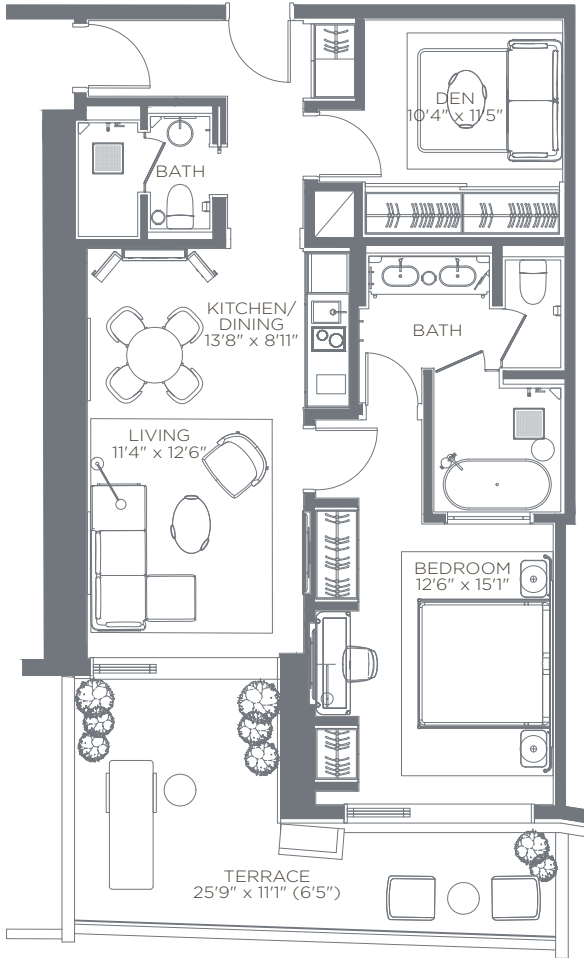

# DAWN

1 BEDROOM + DEN

INTERIOR: 1,011 SQ.FT.  
EXTERIOR: 100 SQ.FT.  
TOTAL: 1,111 SQ.FT.

Penthouse

Garden

Standard

KINGFISHER (M1)  
FLOORS: 4

TANAGER (M2)  
FLOORS: 4

WILLET (M3)  
FLOORS: 2

SANDPIPER (M4)  
FLOORS: 2

OSPREY (M5)  
FLOORS: 3

VIRIO (M6)  
FLOORS: 3