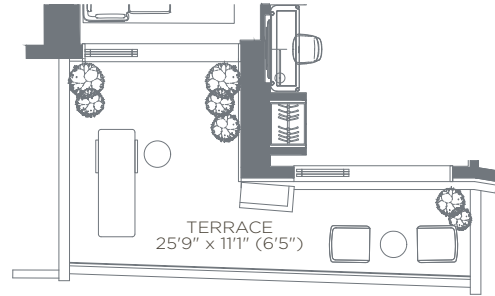

# DAWN

1 BEDROOM + DEN

INTERIOR: 1,011 SQ.FT.  
EXTERIOR: 100 SQ.FT.  
TOTAL: 1,111 SQ.FT.

Penthouse

Garden

Standard

KINGFISHER (M1)  
FLOORS: 4

TANAGER (M2)  
FLOORS: 4

WILLET (M3)  
FLOORS: 2

SANDPIPER (M4)  
FLOORS: 2

OSPREY (M5)  
FLOORS: 3

VIRIO (M6)  
FLOORS: 3